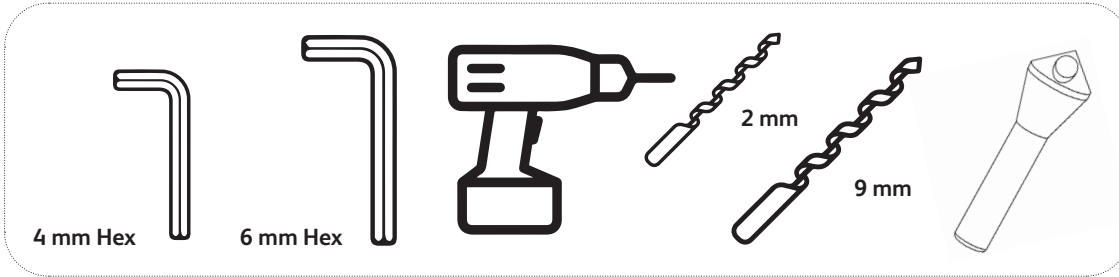

Breezi

How to Fit

Cornerback with Head Rest

3

J x2

4

6