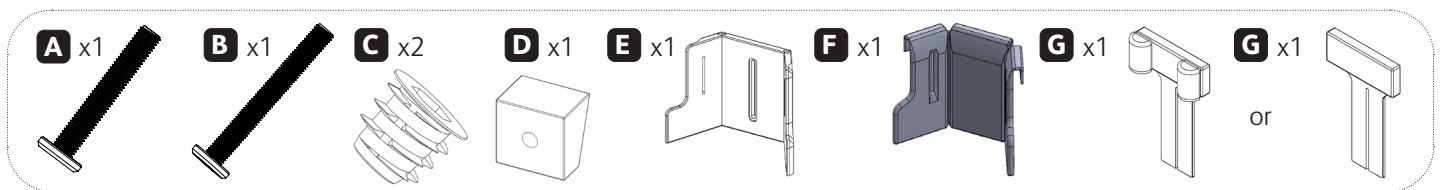

Breezi

How to Fit

Cornerback with Head Rest

3

J x2

4

6