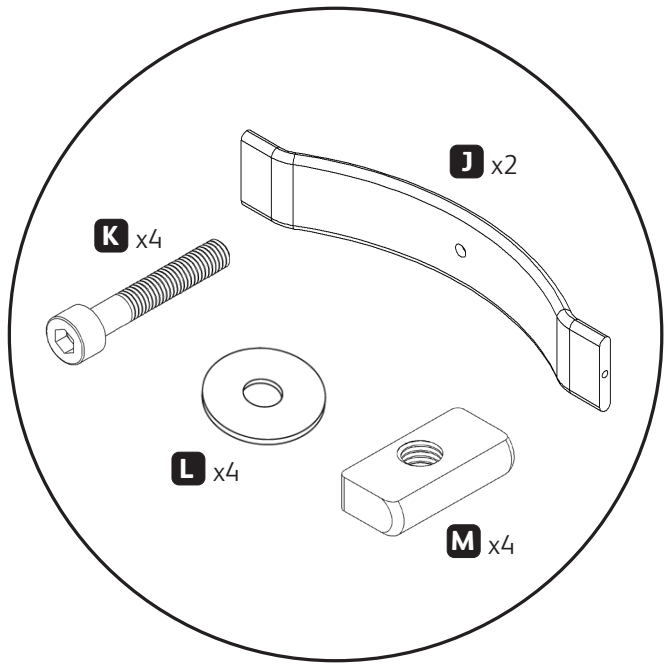

Breezi

How to Fit

Cornerback with Head Rest

3

J x2

4

6