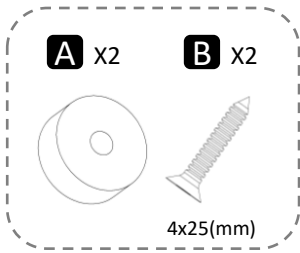

## How to Fit

Millie Mova (Not applicable for Breezi MAX: use ByBESIn017M)

**1** X2

**2** X2

**3** X2

**3.1**

**3.2**

4 X2